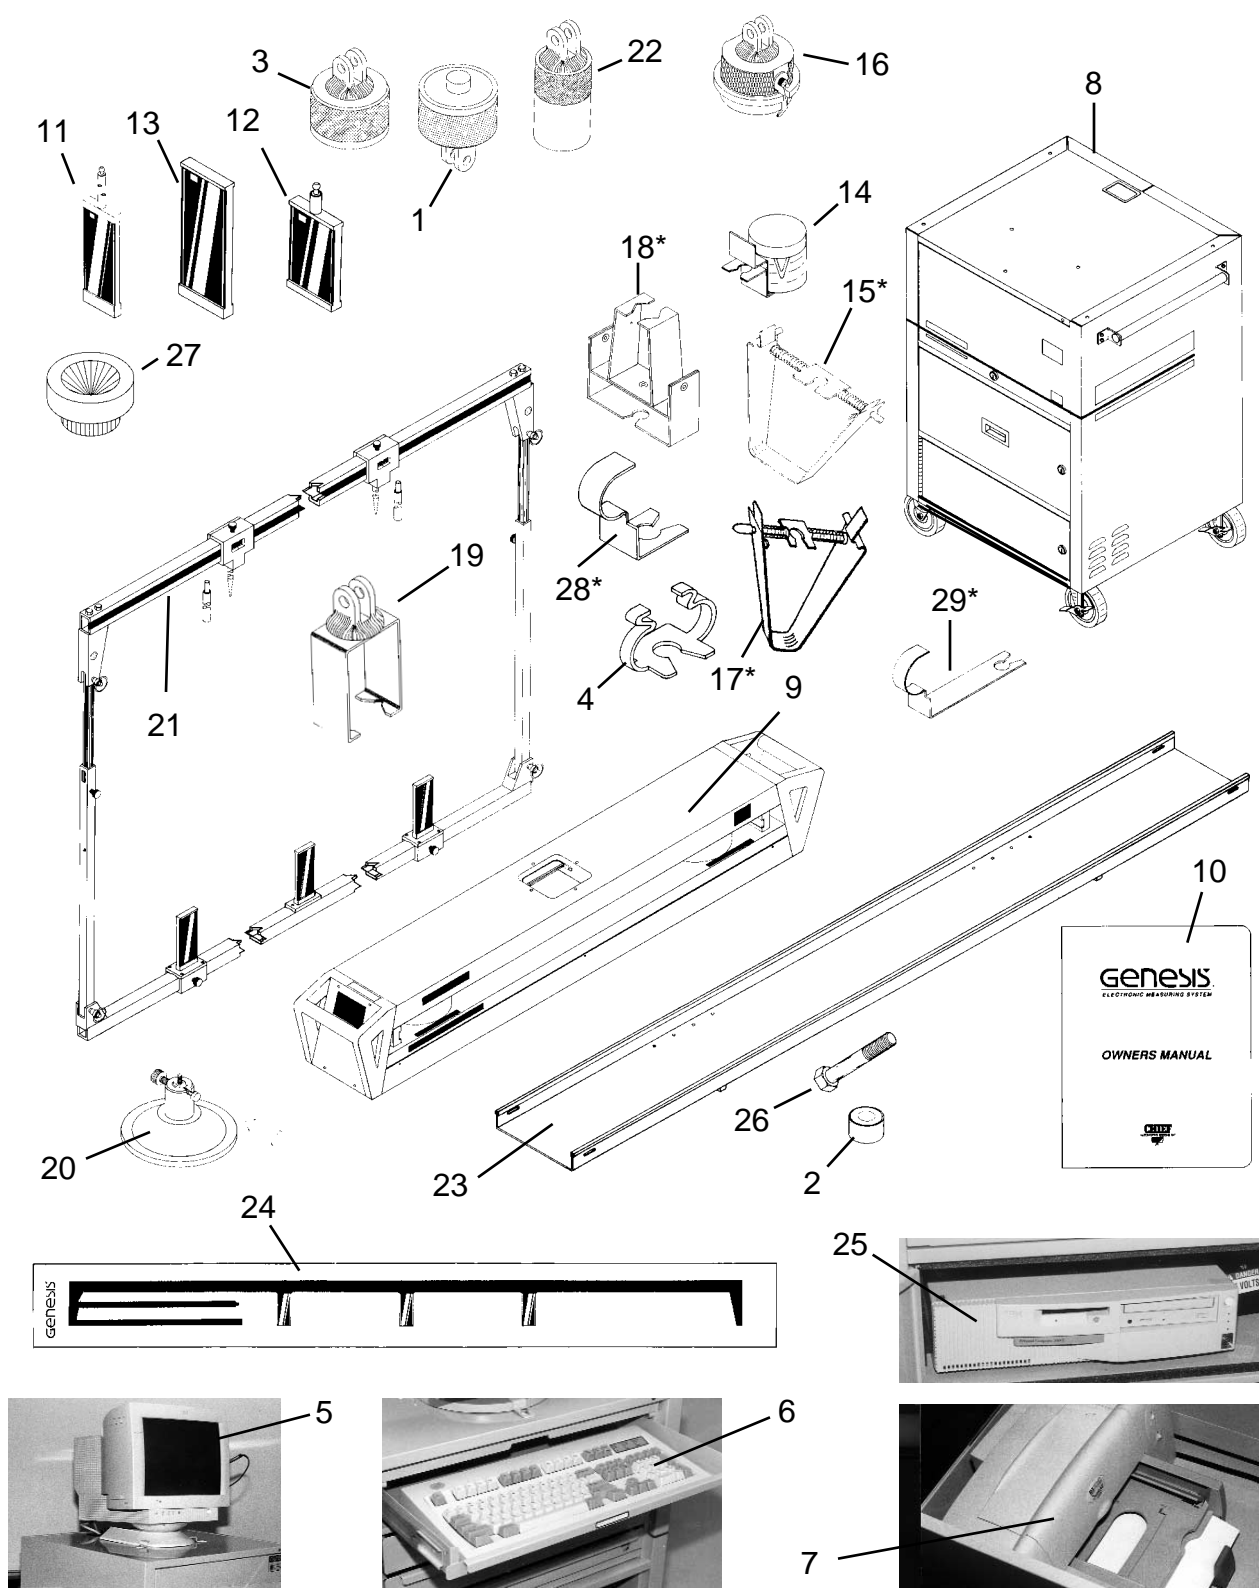

PARTS INFORMATION

If it becomes necessary to order replacement parts or accessories for your Genesis 2 Measuring System, or contact a service representative, call the Chief Automotive Systems, Inc. 24-hour toll-free telephone number (800-445-9262). If located outside the United States, contact an authorized Chief Automotive Systems, Inc. representative.

When contacting Chief Automotive Systems, Inc. by telephone or mail, provide the following information: name, name of shop, shop telephone number, shop address, a description of the part and the part number, if available. In addition, note the method of payment and shipping charges.

GENESIS BASIC ASSEMBLY PARTS (See Illustrations - Page 2)

Ref.	Part No.	Description
1	*	Magnetic Hole Attachment
2	636287	Spacer Assembly
3	*	Magnetic Bolt Attachment
4	*	Clip, Bottom Hole, 5-10mm
5	**	Monitor
6	**	Keyboard, Enhanced
7	**	Printer
***	797540	Kit, Fresnell Lens Cleaning
8	798486	Cabinet, Complete, Genesis 2
9	798500	Body Scanner
10	798510	Owners/Software Manual, Genesis 2 (W-1)
11	*	Target Assembly, Nos. 1-40
12	*	Target Assembly, Nos. 41-42
13	*	Target Assembly, Nos. 43-45
14	798972	Attachment, Magnetic
15	*	Hole Attachment (Yellow/Green/Blue), optional
16	*	Hole Attachment, (Snap-In)
17	*	Extruded Hole Attachment (Orange/White), optional
18	*	Bolt Attachment (Metal), optional
19	*	Bolt Attachment (Nylon)
20	799060	Base Assembly, Target
21	799123	Bar Assembly, Upper Body
22	*	Threaded Bolt Attachment
23	799140	Tray, Body Scanner
24	799158	Board Assembly, Wall Storage, 12 x 96"
25	*	Computer
26	606053	Bolt, 5/8-11NC x 3 Lg. Gr. 8 Pl.
27	*	Cap, Bolt Hole
28	*	Side Hole Clip
29	*	Side Hole Clip, Extended
***	798524	Genesis Basic Training Manual

* See individual sizes and respective part numbers on following pages.

** Contact Chief Automotive Systems, Inc. for current model(s) available. Note brand name and model number of existing equipment when making inquiry.

*** Not shown in parts section.

**GENESIS BASIC ASSEMBLY PARTS
(Illustrations)**