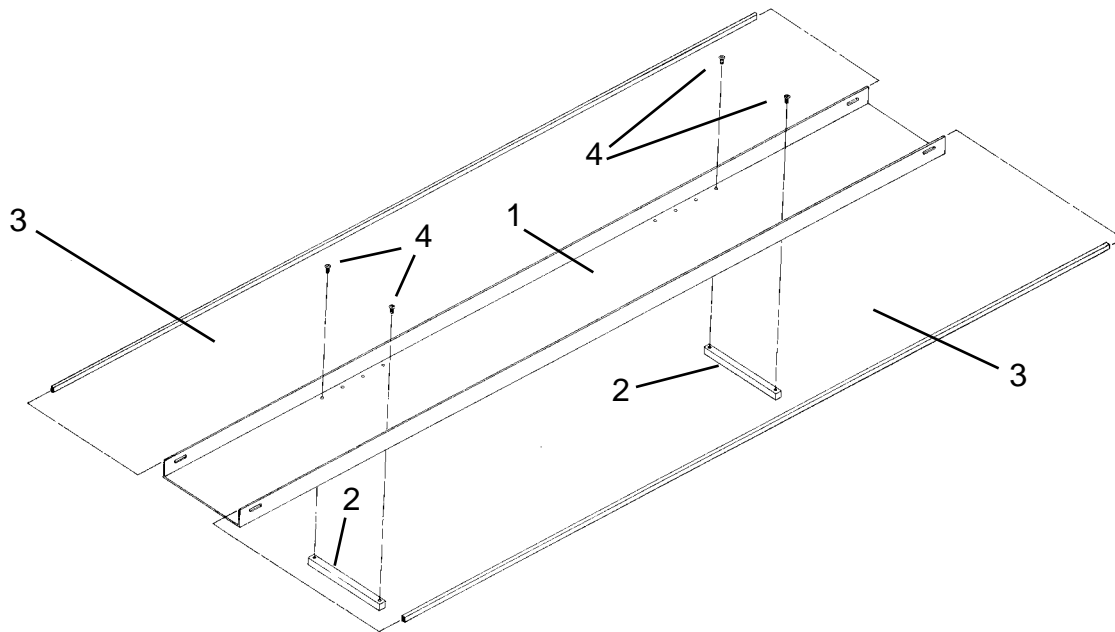

Ref.	Part No.	Description
	799140	Tray, Body Scanner (complete)
1	792212	Tray, Body Scanner
2	792220	Foot, Body Scanner Tray
3	795624	Trim, 1/16" wide, raw, R100 B3 x 1/16
4	796141	Screw, 6-32 x 1/2" Lg., HSBHCS, Blk.

Tray