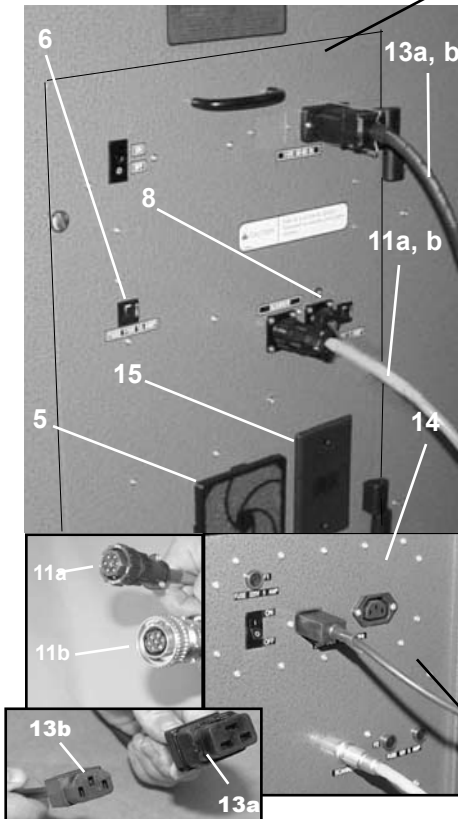

Workstation (Back Panel) 110 Volt System