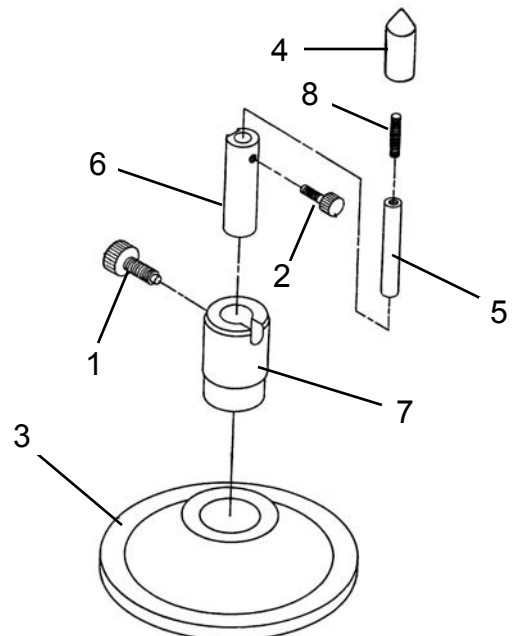

Printer

Computer

Body Scanner

Scanner Tray

Ref.	Part No.	Description
	799140	Tray, Scanner (complete)
1	792212	Tray, Scanner
2	795624	Trim, 1/16" wide, raw, R100 B3 x 1/16
*	792220	Foot, Scanner Tray (optional)
**	796141	Screw, 8-32 x 1/2" Lg., HSBHCS, Blk.

Scanner Tray Feet Are Optional!

Target Base

Ref	Part No.	Description
	799060	Target Base (complete)
1	621835	Thumb Screw, Padded, 1/4-20NC x 1/2
2	632227	Screw, 6-32 x 1/2, SHCS
3	635612	Base
4	790209	Point, 25mm
5	790217	Extension, Inner, 6mm x 50mm
6	790225	Extension, Center, 13mm x 50mm
7	790233	Cylinder, Outer, 25mm x 45mm
8	796221	Set Screw, Hex Socket,