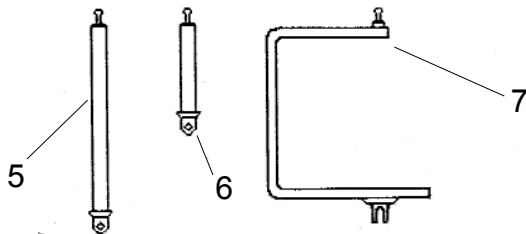

Target Extension Rod Assembly Package (Optional)