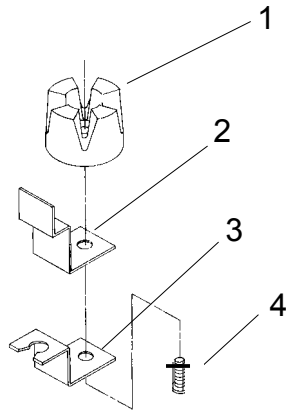

Optional Accessories

Magnetic Attachment (Optional)