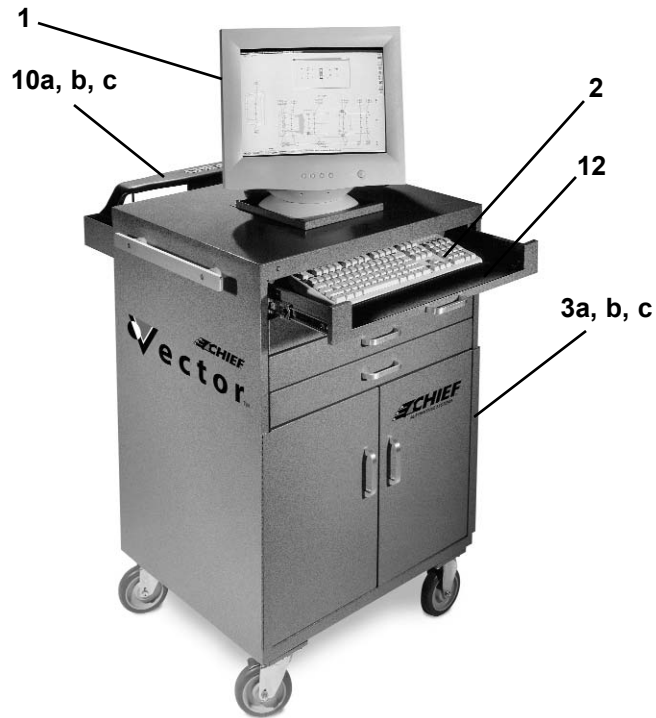

Workstation