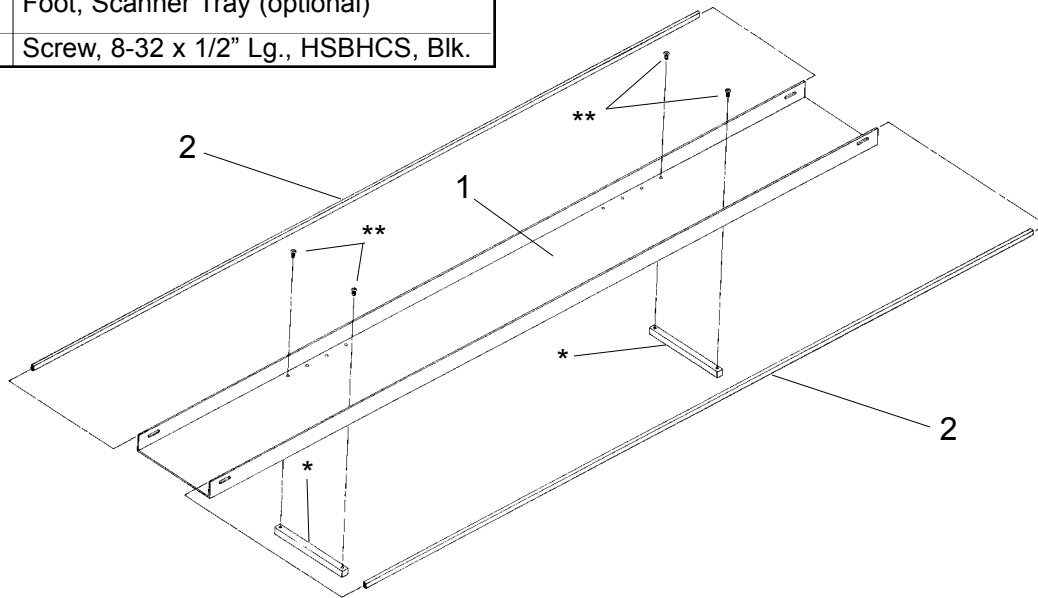

Printer

Computer

Body Scanner

Scanner Tray

Ref.	Part No.	Description
	799140	Tray, Scanner (complete)
1	792212	Tray, Scanner
2	795624	Trim, 1/16" wide, raw, R100 B3 x 1/16
*	792220	Foot, Scanner Tray (optional)
**	796141	Screw, 8-32 x 1/2" Lg., HSBHCS, Blk.

Scanner Tray Feet Are Optional!

Target Base

Ref	Part No.	Description
	799060	Target Base (complete)
1	621835	Thumb Screw, Padded, 1/4-20NC x 1/2
2	632227	Screw, 6-32 x 1/2, SHCS
3	635612	Base
4	790209	Point, 25mm
5	790217	Extension, Inner, 6mm x 50mm
6	790225	Extension, Center, 13mm x 50mm
7	790233	Cylinder, Outer, 25mm x 45mm
8	796221	Set Screw, Hex Socket,