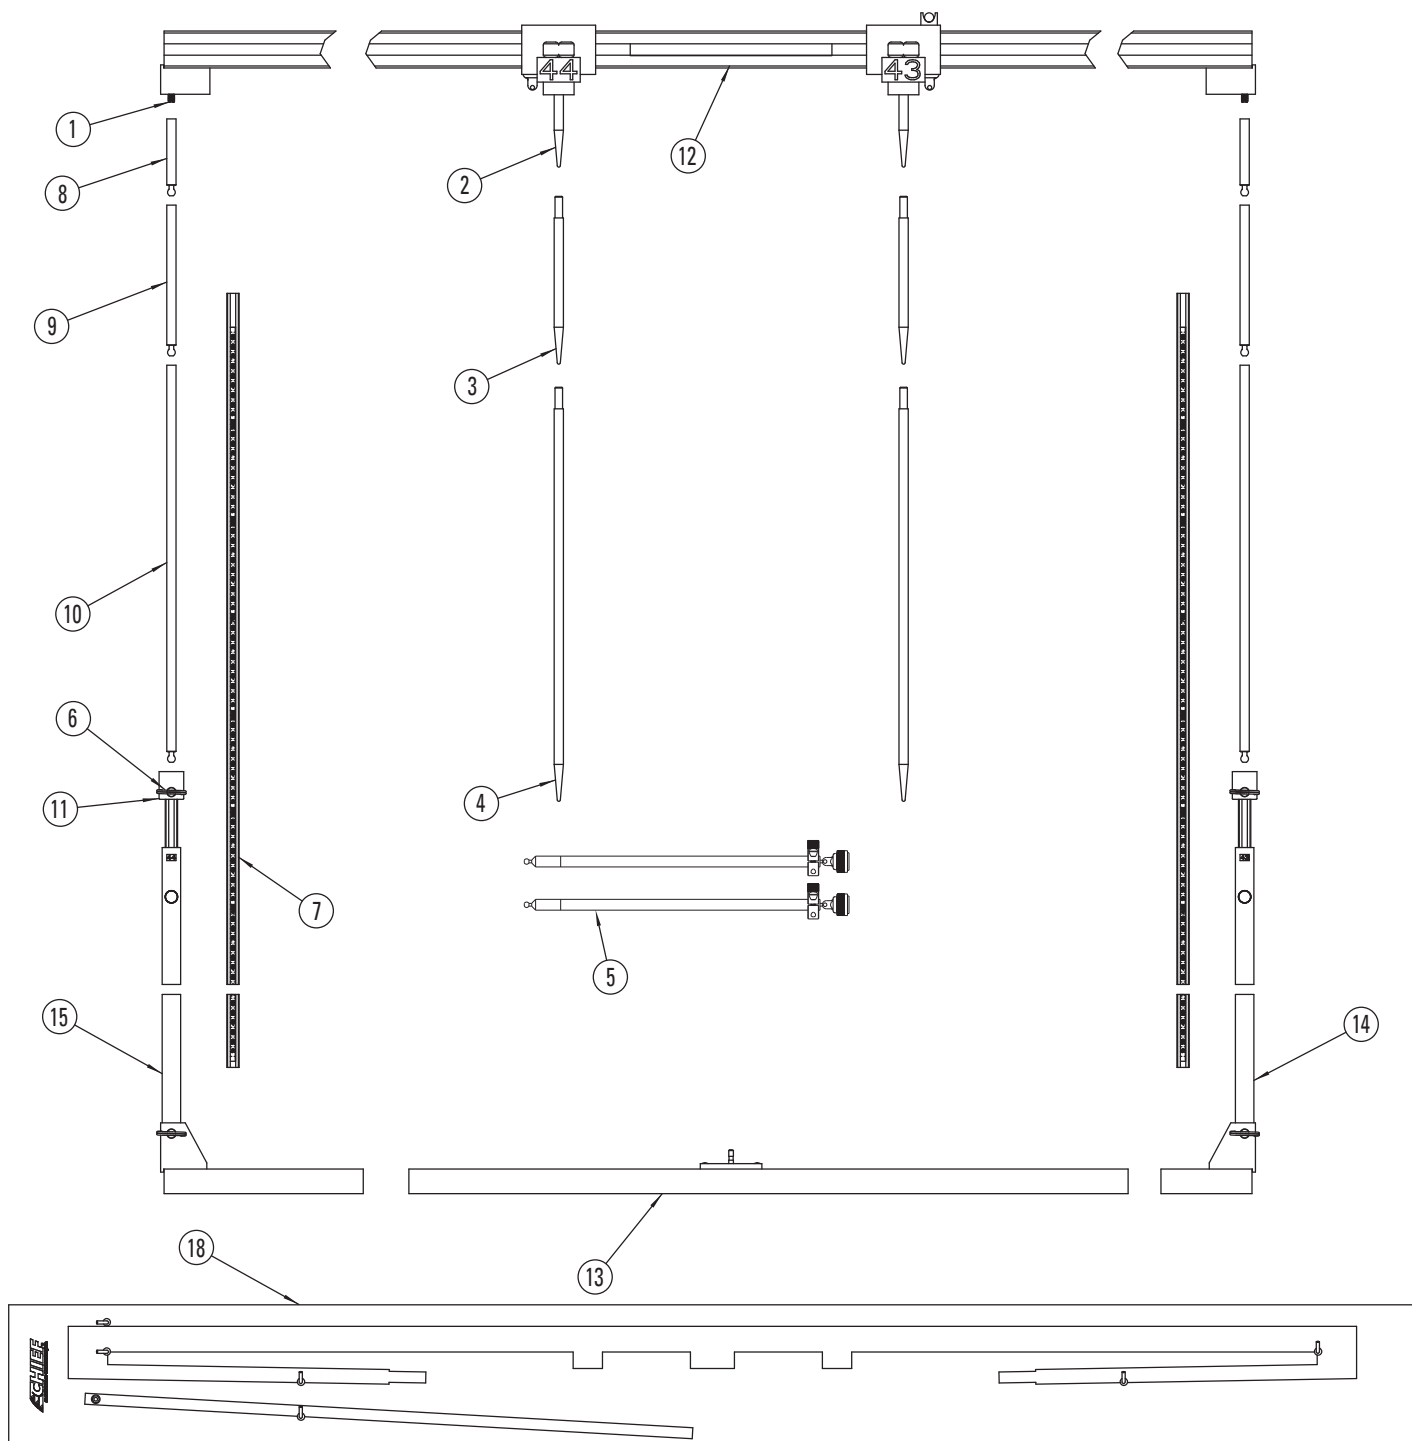

16 17
(Bolt Hole Cap and Stud Hole Cap
have same exterior appearance.)