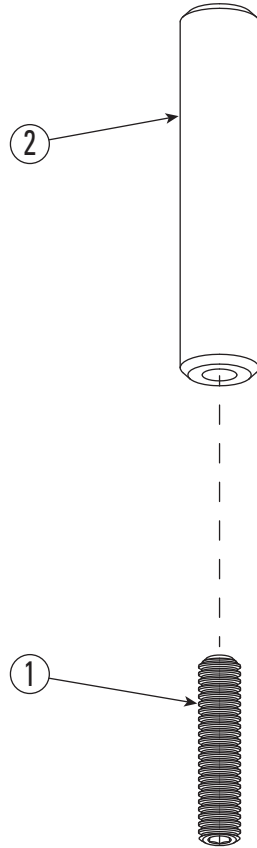

VERIFICATION KIT (CK140041)

ITEM	QTY	PART NO.	DESCRIPTION
1	2	796221	SCREW 8-32NC X .75 LG
2	2	CK130088	TARGET STEM