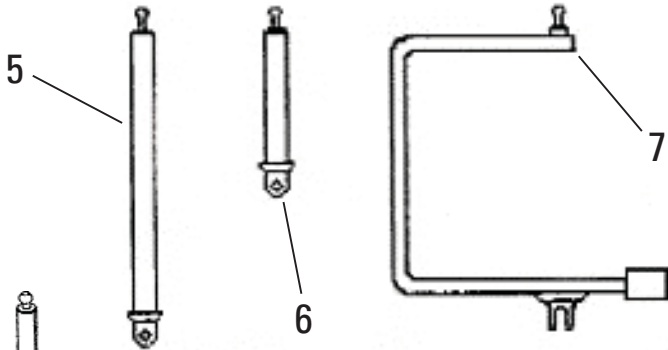

Magnetic Attachment (Optional)

Target Extension Rod Assembly Package (Optional)

Truck Attachment Package (Optional)

Lower Ball Joint Targets - #41 & #42 (Optional)

REF	PART NO.	DESCRIPTION
		Magnetic Attachment (Optional)
1	629010	Magnet
2	790102	Holder, Magnetic Attachment
3	790110	Guide, Magnetic Attachment
4	790678	Pop Rivet, 1/4", Multi-Grip, AD-828
	798440	Target Extension Rod Assembly Pkg. (Optional)
5	Target	Ext. Rod Ass'y, 256mm, red
6	Target	Ext. Rod Ass'y, 156mm, blue
7	4C	Extension, C - Shape
	799535	Truck Attachment Pkg. — Drawer 4 (Optional)
8		Magnetic Bolt Attachment, 10mm
		Magnetic Bolt Attachment, 13mm
		Magnetic Bolt Attachment, 14mm
		Magnetic Bolt Attachment, 15mm
		Magnetic Bolt Attachment, 16mm
		Magnetic Bolt Attachment, 17mm
		Magnetic Bolt Attachment, 18mm
		Magnetic Bolt Attachment, 19mm
		Magnetic Bolt Attachment, 21mm
		Magnetic Bolt Attachment, 24mm
9		Threaded Bolt Attachment, 13mm
		Threaded Bolt Attachment, 14mm
		Threaded Bolt Attachment, 15mm
		Threaded Bolt Attachment, 18mm
		Threaded Bolt Attachment, 21mm
		Threaded Bolt Attachment, 24mm
10		Target Assembly, No. 37
		Target Assembly, No. 38
		Target Assembly, No. 39
		Target Assembly, No. 40
*		Pad, Truck Attachment Package
*		Foam Pad, 1" x 17" x 21"
		Lower Ball Joint Targets - #41 & 42 (Optional)
	798921	Target Ass'y, 20-95mm, #41, complete
11	790401	Pendant, 20mm
12	796221	Stud (Set Screw), 8-32NC x .75 Large
13	798403	Sub Assembly, Target
	798930	Target Ass'y, 20-95mm, #42, complete
11	790401	Pendant, 20mm
12	796221	Stud (Set Screw), 8-32NC x .75 Large
13	798411	Sub Assembly, Target

* Not shown