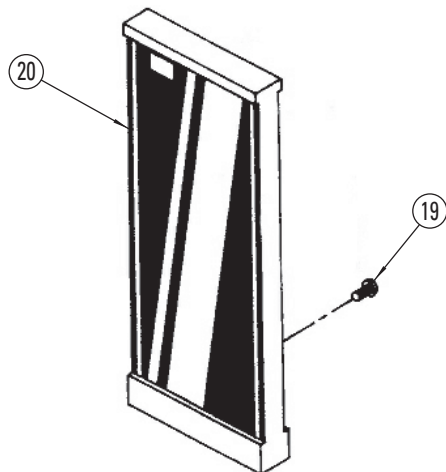

16 17
(Bolt Hole Cap and Stud Hole Cap
have same exterior appearance.)