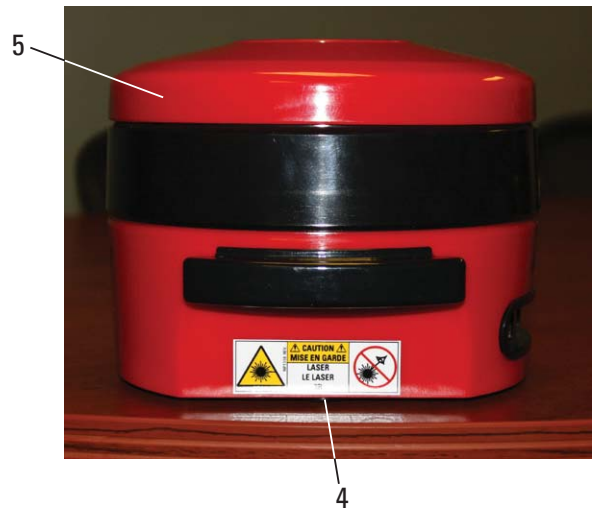

BODY SCANNER