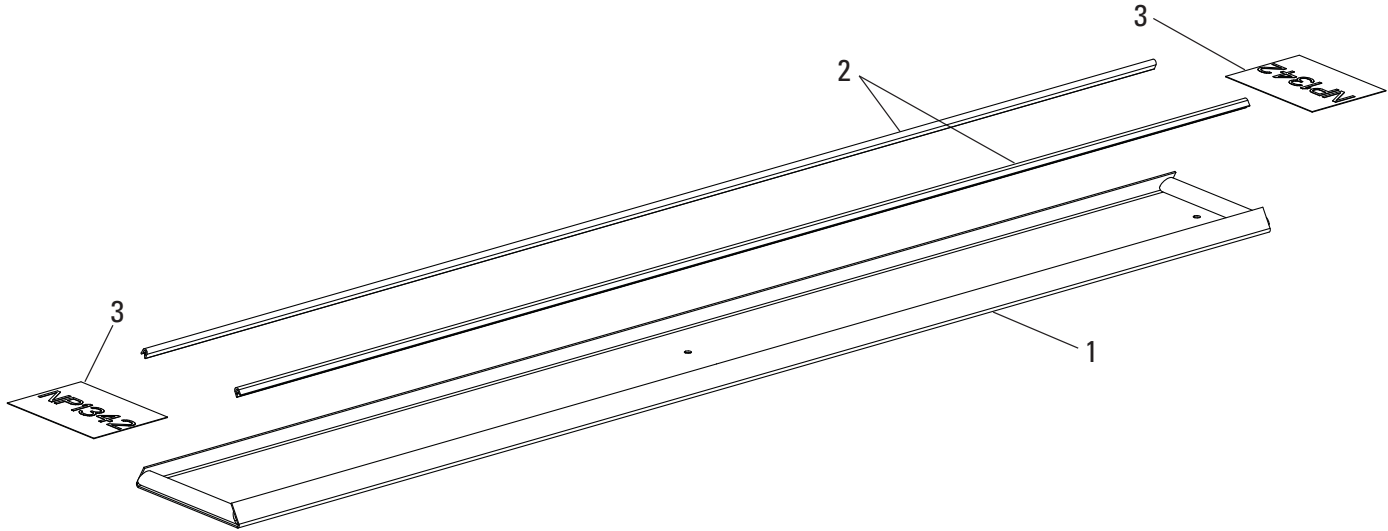

BODY SCANNER

Scanner Cable 6

Power Supply Cable, 110V 7

Power Supply Cable, 220V 8

Scanner Tray

REF	PART NO.	DESCRIPTION
	788078	Tray, Scanner (complete)
1	788076	Tray, Scanner
2	795624	Trim, 1/16" wide, raw, R100 B3 x 1/16
3	NP1342	Nameplate

Target Base

REF	PART NO.	DESCRIPTION
	799060	Target Base (complete)
1	621835	Thumb Screw, Padded, 1/4-20NC x 1/2
2	632227	Screw, 6-32 x 1/2, SHCS
3	635612	Base
4	790209	Point, 25mm
5	790217	Extension, Inner, 6mm x 50mm
6	790225	Extension, Center, 13mm x 50mm
7	790233	Cylinder, Outer, 25mm x 45mm
8	796221	Set Screw, Hex Socket