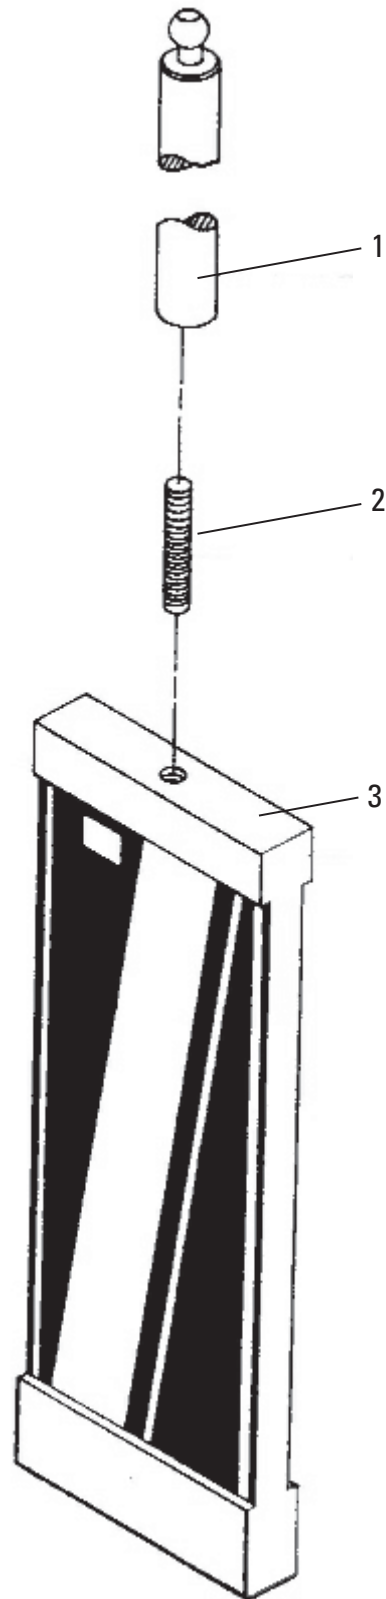

Target Assemblies

Target No. 1-2, 7-36