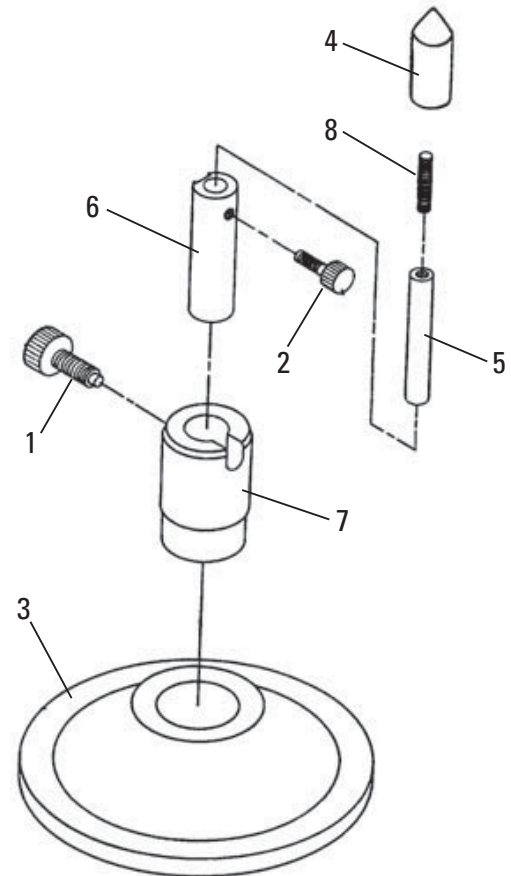

BODY SCANNER

Scanner Cable 6

Power Supply Cable, 110V 7

Power Supply Cable, 220V 8

Scanner Tray

REF	PART NO.	DESCRIPTION
	788078	Tray, Scanner (complete)
1	788076	Tray, Scanner
2	795624	Trim, 1/16" wide, raw, R100 B3 x 1/16
3	NP1342	Nameplate

Target Base

REF	PART NO.	DESCRIPTION
	799060	Target Base (complete)
1	621835	Thumb Screw, Padded, 1/4-20NC x 1/2
2	632227	Screw, 6-32 x 1/2, SHCS
3	635612	Base
4	790209	Point, 25mm
5	790217	Extension, Inner, 6mm x 50mm
6	790225	Extension, Center, 13mm x 50mm
7	790233	Cylinder, Outer, 25mm x 45mm
8	796221	Set Screw, Hex Socket