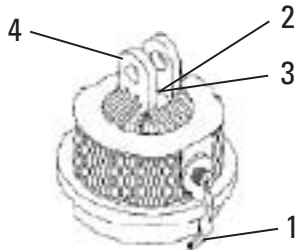

Hole Attachment - Metal

Extruded Hole Attachment - Metal

Side Hole Clip - Metal

Extended Side Hole Clip - Metal

PART NO.	DESCRIPTION
	Hole Attachment
798980	Attachment, Hole, 9 - 25mm
798999	Attachment, Hole, 20 - 45mm
	Extruded Hole Attachment
799019	Attachment, Extruded Hole, 9 - 25mm
799027	Attachment, Extruded Hole, 20 - 45mm
	Side Hole Clip
790188	Clip, Side Hole, 23mm
790196	Clip, Side Hole, 35mm
	Side Hole Clip, Extended
790330	Clip, Side Hole, Extended, 23 x 50mm
790372	Clip, Side Hole, Extended, 35 x 50mm

Bottom Hole Clip

Aluminum Snap-in

Nylon Bolt Clip

REF	PART NO.	DESCRIPTION
		Bottom Hole Clip
	792271	Clip, Bottom Hole, 5-10mm
		Aluminum Snap-In Attachment
	780030	Attachment, Snap-In, 10mm
	780031	Attachment, Snap-In, 11mm
	780032	Attachment, Snap-In, 12mm
	780033	Attachment, Snap-In, 13mm
	780034	Attachment, Snap-In, 14mm
	780035	Attachment, Snap-In, 15mm
	780036	Attachment, Snap-In, 16mm
	780037	Attachment, Snap-In, 17mm
	780038	Attachment, Snap-In, 18mm
	780039	Attachment, Snap-In, 19mm
	780040	Attachment, Snap-In, 20mm
	780042	Attachment, Snap-In, 22mm
	780044	Attachment, Snap-In, 24mm
	780045	Attachment, Snap-In, 25mm
	780046	Attachment, Snap-In, 26mm
	780048	Attachment, Snap-In, 28mm
	780050	Attachment, Snap-In, 30mm
	780052	Attachment, Snap-In, 32mm
1	780000	Spring, Hole Plug
2	780001	Shoulder Screw, .18 x .313 Long
3	780026	Set Screw, 2-56 x 3/8 Long
4	790277	Ball Socket, Target
		Nylon Bolt Clip
	780057	Bolt Clip, Nylon, 10-20mm
	780058	Bolt Clip, Nylon, 15-25mm
	780059	Bolt Clip, Nylon, 25-35mm
1	790277	Ball Socket, Target
2	780001	Shoulder Screw, .18 x .313 Long
3	780028	Cap Screw, 2-56 x 3/16 Lg., Button Hd.