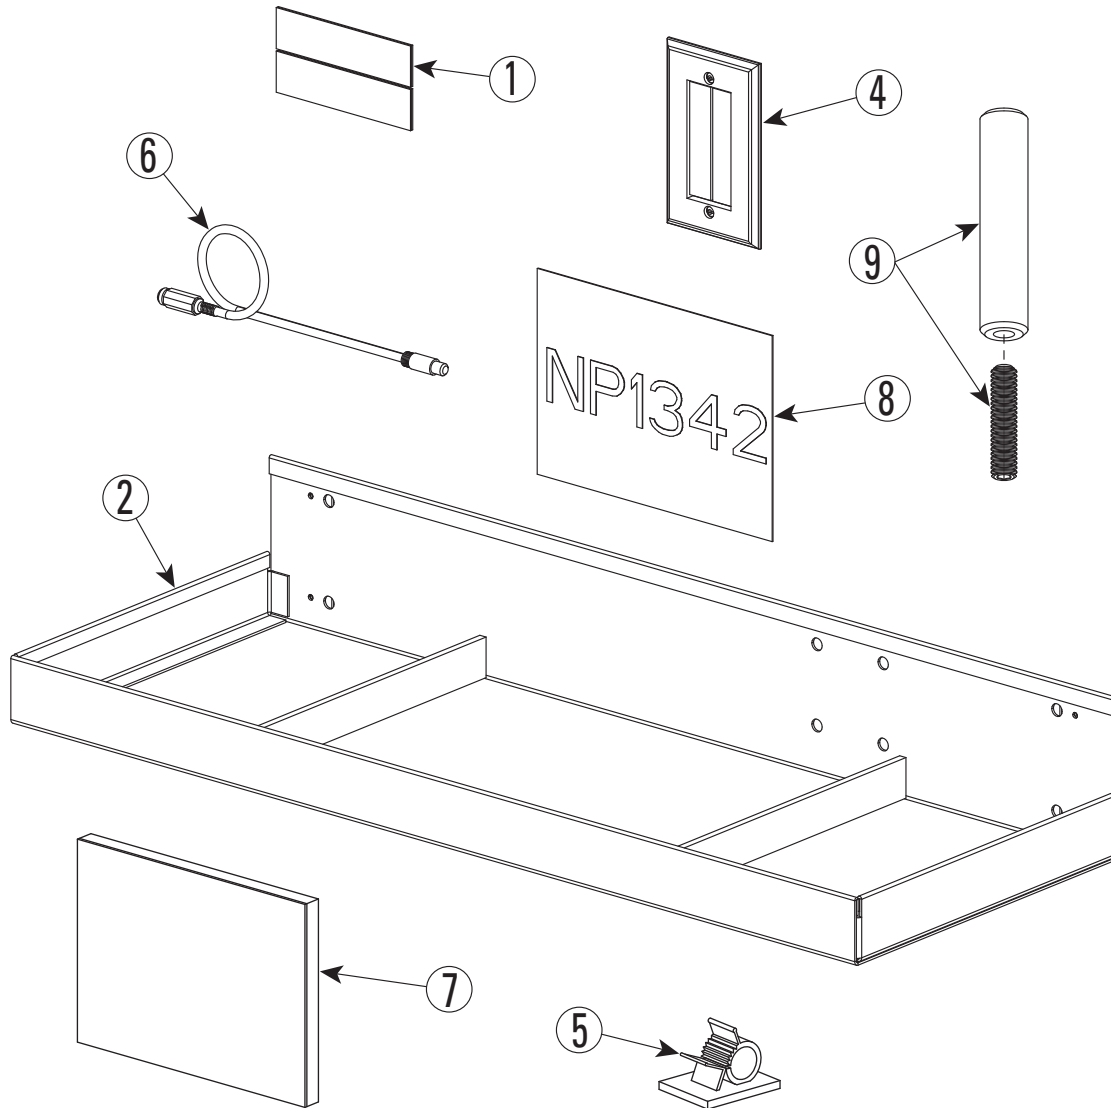

* Not shown

16 17
 (Bolt Hole Cap and Stud Hole Cap
 have same exterior appearance.)

799014 Upper Bar Assembly Upper Body Bar

ITEM	QTY	PART NO.	DESCRIPTION
1	4	011052	SCREW, 1/4-20 X 5/8, BHCS, BLACK
2	2	799004	UPPER UBB CORNER BRACKET
3	1	799561	POINTER HOLDER ASSEMBLY #43
4	1	799625	BAR-TAPE ASSEMBLY UPPER BODY BAR
5	1	799641	POINTER HOLDER ASSEMBLY #44

799481 Lower Bar Assembly Upper Body Bar

ITEM	QTY	PART NO.	DESCRIPTION
1	4	011052	SCREW, 1/4-20 X 5/8, BHCS, BLACK
2	2	790679	POP RIVET, 1/8"
3	1	790866	
4	1	790890	BAR, LOWER, UPPER BODY BAR
5	1	790920	BRACKET, LOWER CORNER RIGHT, UPPER BODY BAR
6	1	790922	BRACKET, LOWER CORNER RIGHT, UPPER BODY BAR
7	1	792714	
8	1	796053	SET SCREW, 4-48 X 1/2 LG BLACK
9	2	799553	

VERIFICATION KIT (CK140041)

ITEM	QTY	PART NO.	DESCRIPTION
1	2	796221	SCREW 8-32NC X .75 LG
2	2	CK130088	TARGET STEM

VECTOR GALILEO PLATE RETROFIT KIT (CK140036)

ITEM	QTY	PART NO.	DESCRIPTION
1	1	CK110140	POWER SUPPLY, TAPE ASSEMBLY
2	1	CK130029	GALILEO TRAY, VECTOR
3	1	CK130054	SCANNER COVER (NOT SHOWN)
4	1	CK130081	WALL PLATE WITH BRISTLES, BLACK
5	1	CK130093	CABLE CLIP
6	1	CK130090	SCANNER BARREL CABLE ASSEMBLY
7	1	CK130047	FOAM INSERT, TRAY
8	2	NP1342	NAMEPLATE
9	1	CK140041	VERIFICATION KIT