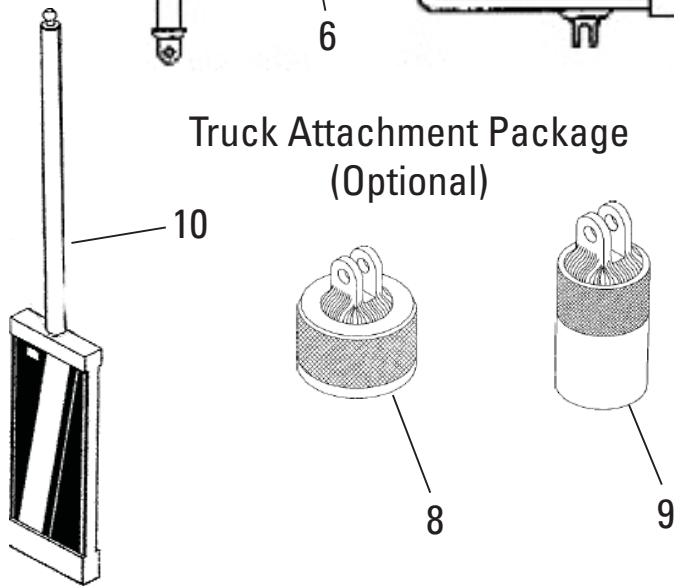

Truck Attachment Package (Optional)

Lower Ball Joint Targets - #41 & #42 (Optional)