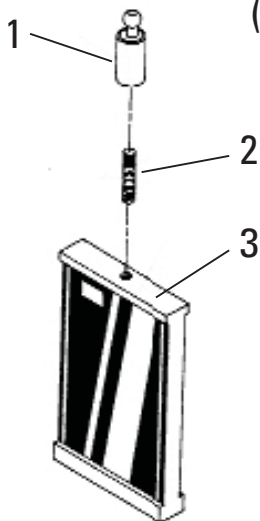

Magnetic Attachment (Optional)

Target Extension Rod Assembly Package (Optional)

Truck Attachment Package (Optional)

Lower Ball Joint Targets - #41 & #42 (Optional)

REF	PART NO.	DESCRIPTION
		Magnetic Attachment (Optional)
1	629010	Magnet
2	790102	Holder, Magnetic Attachment
3	790110	Guide, Magnetic Attachment
4	790678	Pop Rivet, 1/4", Multi-Grip, AD-828
	798440	Target Extension Rod Assembly Pkg. (Optional)
5	Target	Ext. Rod Ass'y, 256mm, red
6	Target	Ext. Rod Ass'y, 156mm, blue
7	4C	Extension, C - Shape
	799535	Truck Attachment Pkg. — Drawer 4 (Optional)
8		Magnetic Bolt Attachment, 10mm
		Magnetic Bolt Attachment, 13mm
		Magnetic Bolt Attachment, 14mm
		Magnetic Bolt Attachment, 15mm
		Magnetic Bolt Attachment, 16mm
		Magnetic Bolt Attachment, 17mm
		Magnetic Bolt Attachment, 18mm
		Magnetic Bolt Attachment, 19mm
		Magnetic Bolt Attachment, 21mm
		Magnetic Bolt Attachment, 24mm
9		Threaded Bolt Attachment, 13mm
		Threaded Bolt Attachment, 14mm
		Threaded Bolt Attachment, 15mm
		Threaded Bolt Attachment, 18mm
		Threaded Bolt Attachment, 21mm
		Threaded Bolt Attachment, 24mm
10		Target Assembly, No. 37
		Target Assembly, No. 38
		Target Assembly, No. 39
		Target Assembly, No. 40
*		Pad, Truck Attachment Package
*		Foam Pad, 1" x 17" x 21"
		Lower Ball Joint Targets - #41 & 42 (Optional)
	798921	Target Ass'y, 20-95mm, #41, complete
11	790401	Pendant, 20mm
12	796221	Stud (Set Screw), 8-32NC x .75 Large
13	798403	Sub Assembly, Target
	798930	Target Ass'y, 20-95mm, #42, complete
11	790401	Pendant, 20mm
12	796221	Stud (Set Screw), 8-32NC x .75 Large
13	798411	Sub Assembly, Target