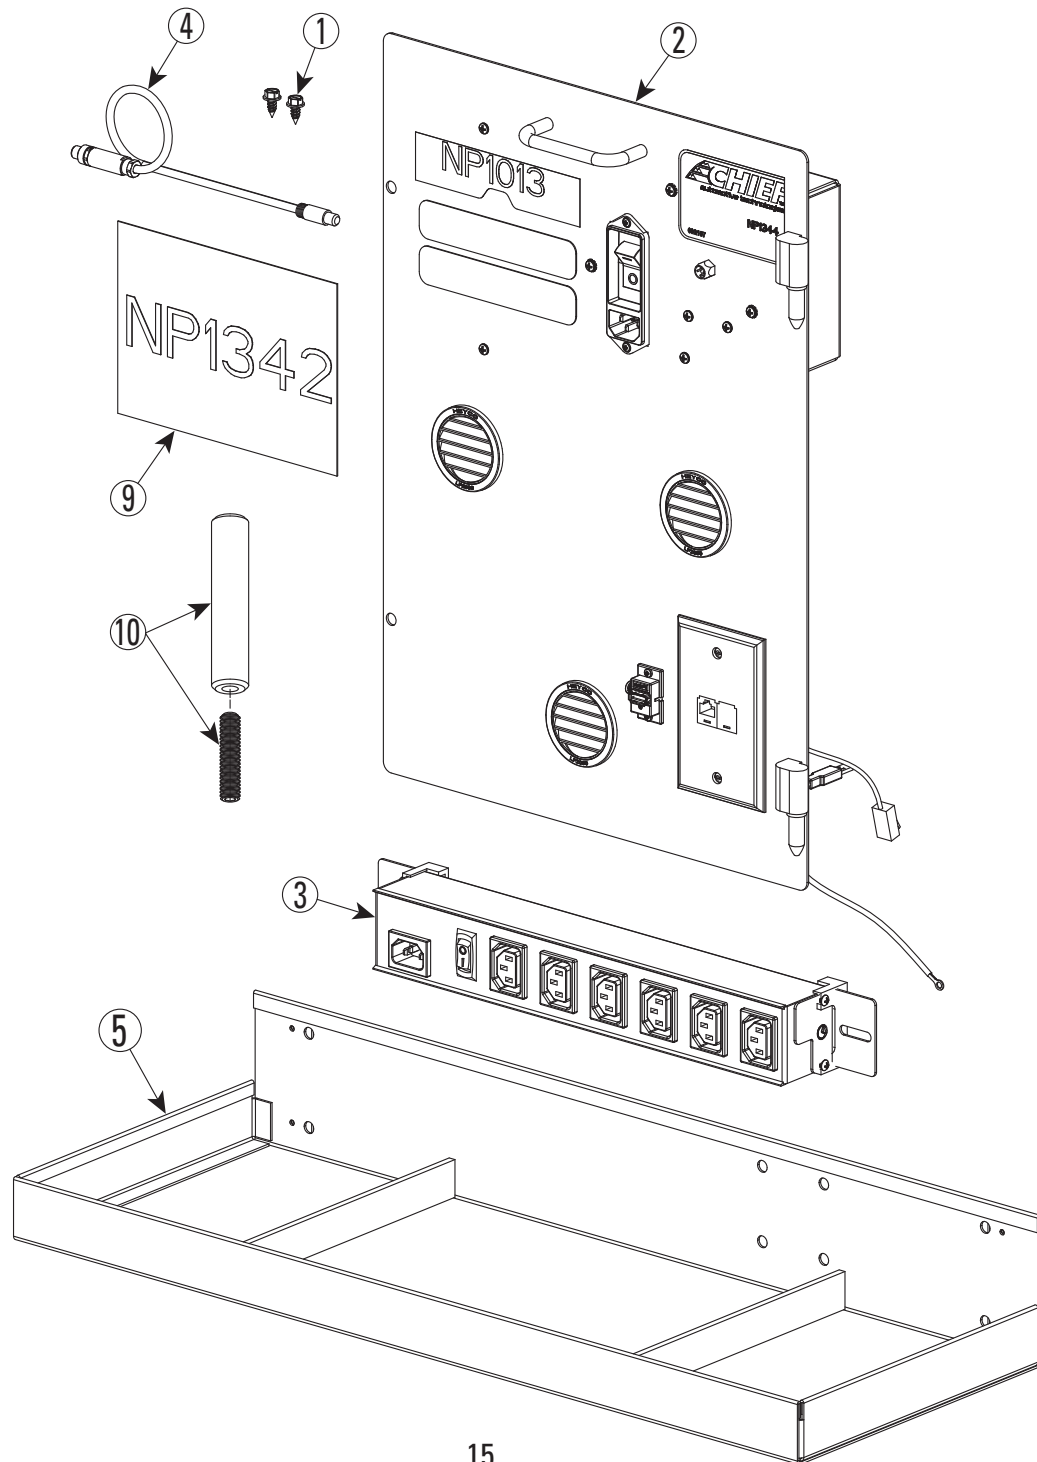

* Not shown

16 17
 (Bolt Hole Cap and Stud Hole Cap
 have same exterior appearance.)

799014 Upper Bar Assembly Upper Body Bar

ITEM	QTY	PART NO.	DESCRIPTION
1	4	011052	SCREW, 1/4-20 X 5/8, BHCS, BLACK
2	2	799004	UPPER UBB CORNER BRACKET
3	1	799561	POINTER HOLDER ASSEMBLY #43
4	1	799625	BAR-TAPE ASSEMBLY UPPER BODY BAR
5	1	799641	POINTER HOLDER ASSEMBLY #44

799481 Lower Bar Assembly Upper Body Bar

ITEM	QTY	PART NO.	DESCRIPTION
1	4	011052	SCREW, 1/4-20 X 5/8, BHCS, BLACK
2	2	790679	POP RIVET, 1/8"
3	1	790866	
4	1	790890	BAR, LOWER, UPPER BODY BAR
5	1	790920	BRACKET, LOWER CORNER RIGHT, UPPER BODY BAR
6	1	790922	BRACKET, LOWER CORNER RIGHT, UPPER BODY BAR
7	1	792714	
8	1	796053	SET SCREW, 4-48 X 1/2 LG BLACK
9	2	799553	

VERIFICATION KIT (CK140041)

ITEM	QTY	PART NO.	DESCRIPTION
1	2	796221	SCREW 8-32NC X .75 LG
2	2	CK130088	TARGET STEM

VECTOR GALILEO PLATE RETROFIT KIT (CK140036)

ITEM	QTY	PART NO.	DESCRIPTION
1	1	CK110140	POWER SUPPLY, TAPE ASSEMBLY
2	1	CK130029	GALILEO TRAY, VECTOR
3	1	CK130054	SCANNER COVER (NOT SHOWN)
4	1	CK130081	WALL PLATE WITH BRISTLES, BLACK
5	1	CK130093	CABLE CLIP
6	1	CK130090	SCANNER BARREL CABLE ASSEMBLY
7	1	CK130047	FOAM INSERT, TRAY
8	2	NP1342	NAMEPLATE
9	1	CK140041	VERIFICATION KIT

VECTOR GALILEO BACK PANEL RETROFIT KIT (CK140020)

ITEM	QTY	PART NO.	DESCRIPTION
1	2	796556	#12x1/2" SELF TAPPING SCREW
2	1	CK110039	BACK PANEL ASSEMBLY, CSHS
3	1	CK110040	POWERSTRIP BRACKET ASSEMBLY
4	1	CK130091	SCANNER PIN CABLE ASSEMBLY
5	1	CK130029	GALILEO TRAY, VECTOR
6	1	CK130044	C7/C18 POWER CORD, 3 FEET (NOT SHOWN)
7	1	CK130054	SCANNER COVER (NOT SHOWN)
8	2	CK720331	C14/C13 POWER CORD, 1000MM (NOT SHOWN)
9	2	NP1342	NAMEPLATE
10	1	CK140041	VERIFICATION KIT