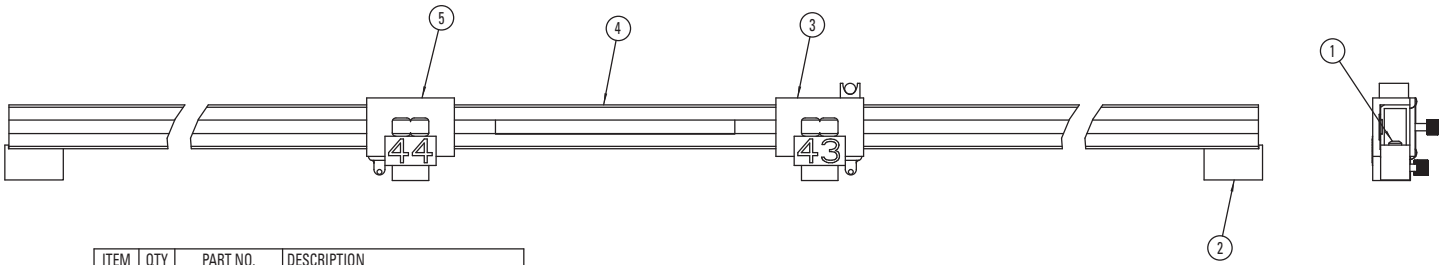

799014 Upper Bar Assembly Upper Body Bar

ITEM	QTY	PART NO.	DESCRIPTION
1	4	011052	SCREW, 1/4-20 X 5/8, BHCS, BLACK
2	2	799004	UPPER UBB CORNER BRACKET
3	1	799561	POINTER HOLDER ASSEMBLY #43
4	1	799625	BAR-TAPE ASSEMBLY UPPER BODY BAR
5	1	799641	POINTER HOLDER ASSEMBLY #44