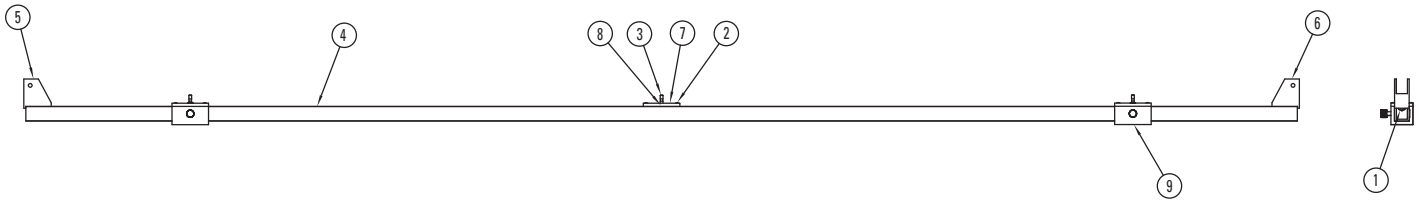

799481 Lower Bar Assembly Upper Body Bar

ITEM	QTY	PART NO.	DESCRIPTION
1	4	011052	SCREW, 1/4-20 X 5/8, BHCS, BLACK
2	2	790679	POP RIVET, 1/8"
3	1	790866	
4	1	790890	BAR, LOWER, UPPER BODY BAR
5	1	790920	BRACKET, LOWER CORNER RIGHT, UPPER BODY BAR
6	1	790922	BRACKET, LOWER CORNER RIGHT, UPPER BODY BAR
7	1	792714	
8	1	796053	SET SCREW, 4-48 X 1/2 LG BLACK
9	2	799553